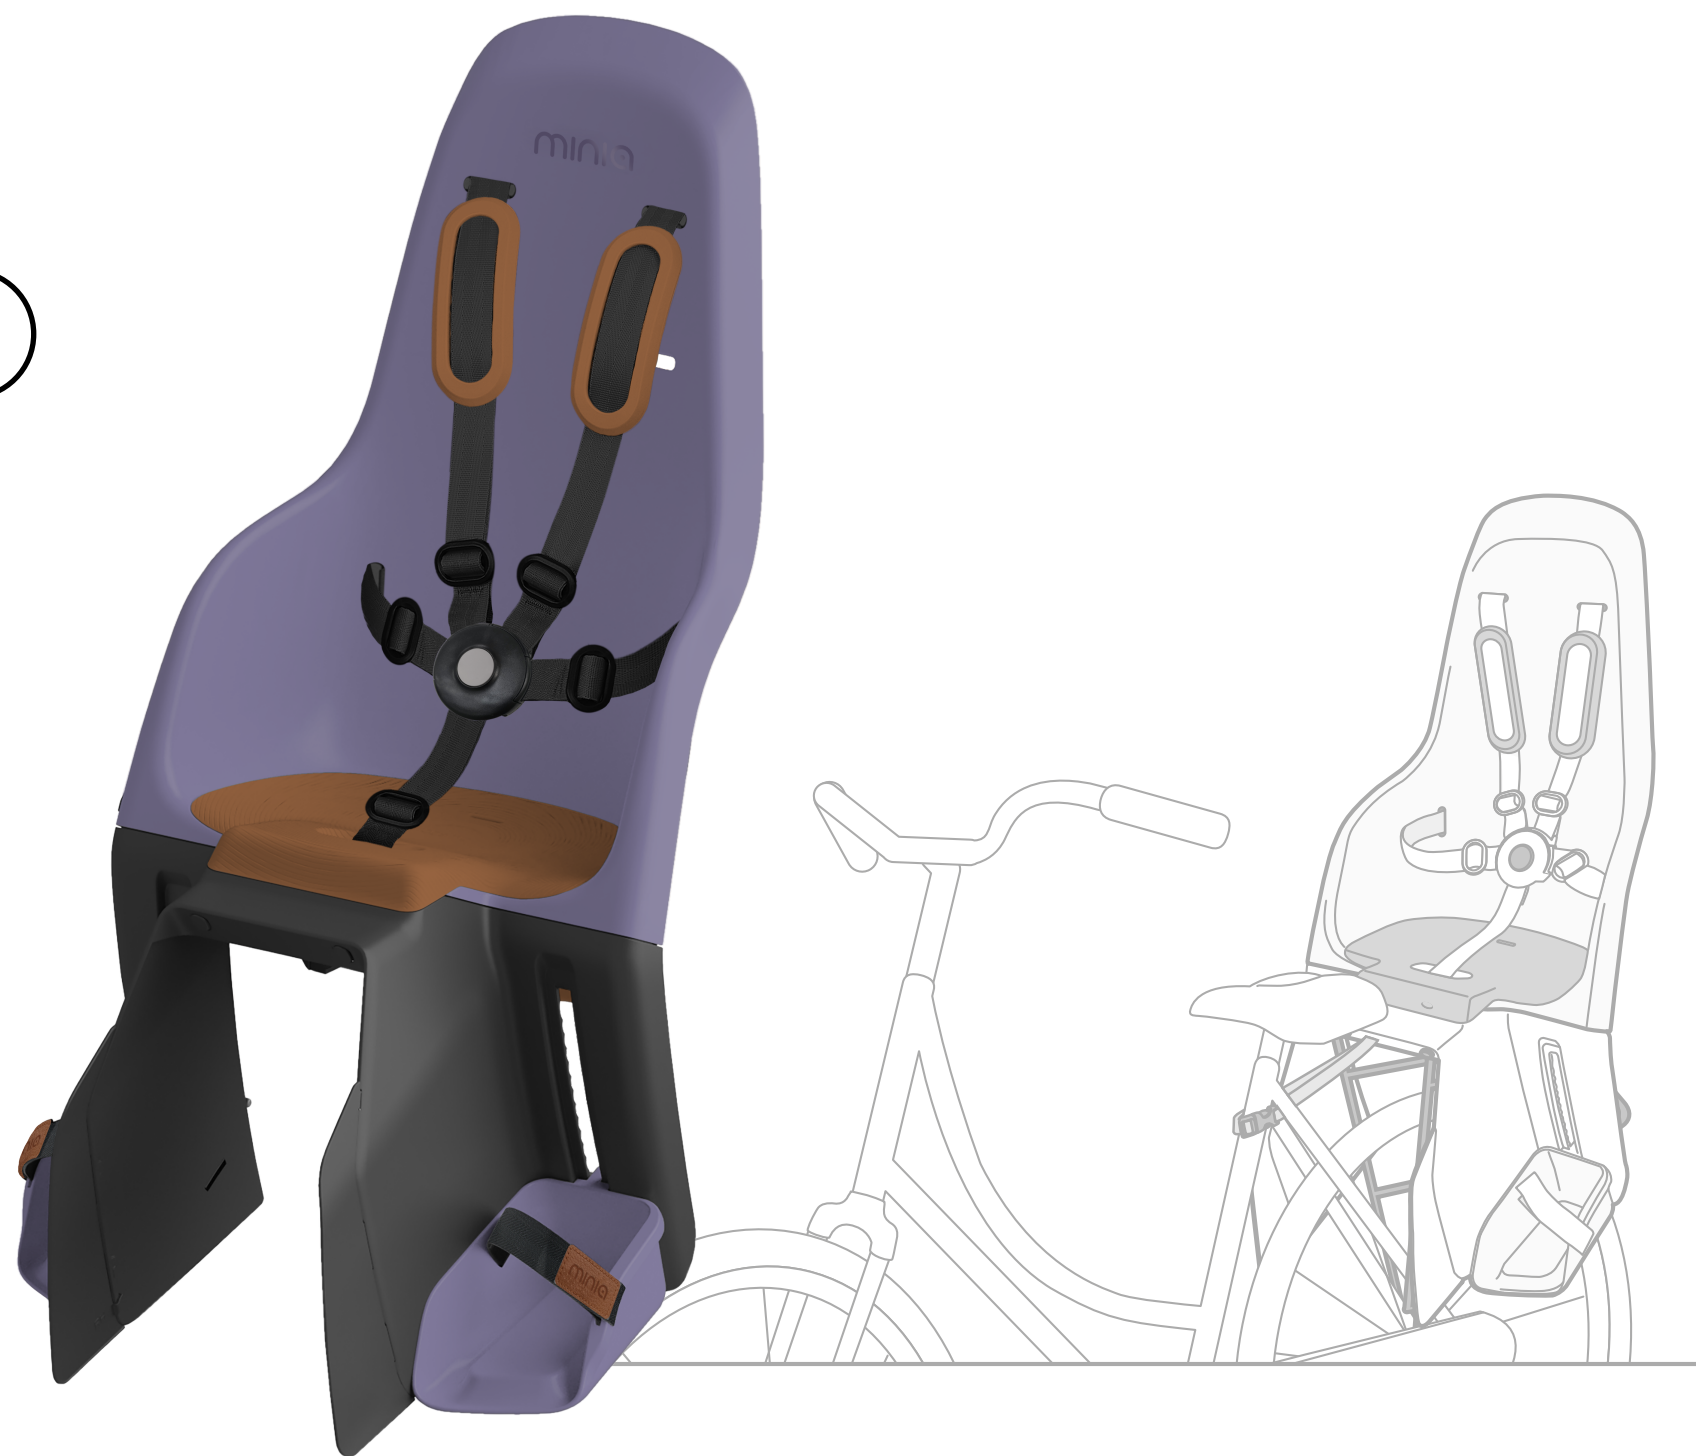

CARRIER
 (ΣΧΑΡΑΣ)
 MOUNTING
 SYSTEM

FRAME
 (ΣΚΕΛΕΤΟΥ)
 MOUNTING
 SYSTEM

↔ 120 - 175 MM
 4,72 - 6,89 INCHES

Ø10 - 16 MM
 Ø 0,39 - 0,63 IN

ΓΙΑ ΣΧΑΡΕΣ ΑΝΤΟΧΗΣ
 MINIMUM 27 KG

ΓΙΑ ΤΡΟΧΟΥΣ
 26" - 29"

↓ 90 MM
 3,54 INCHES

STICKERS
EXPAND YOUR LIMITS

The background is a dark, almost black, space filled with intricate, light gray geometric patterns. These patterns consist of numerous overlapping circles of varying diameters and several straight lines of different orientations. Some circles are solid, while others are defined by multiple concentric lines, creating a sense of depth and complexity. The overall effect is reminiscent of a technical drawing or a mathematical diagram.